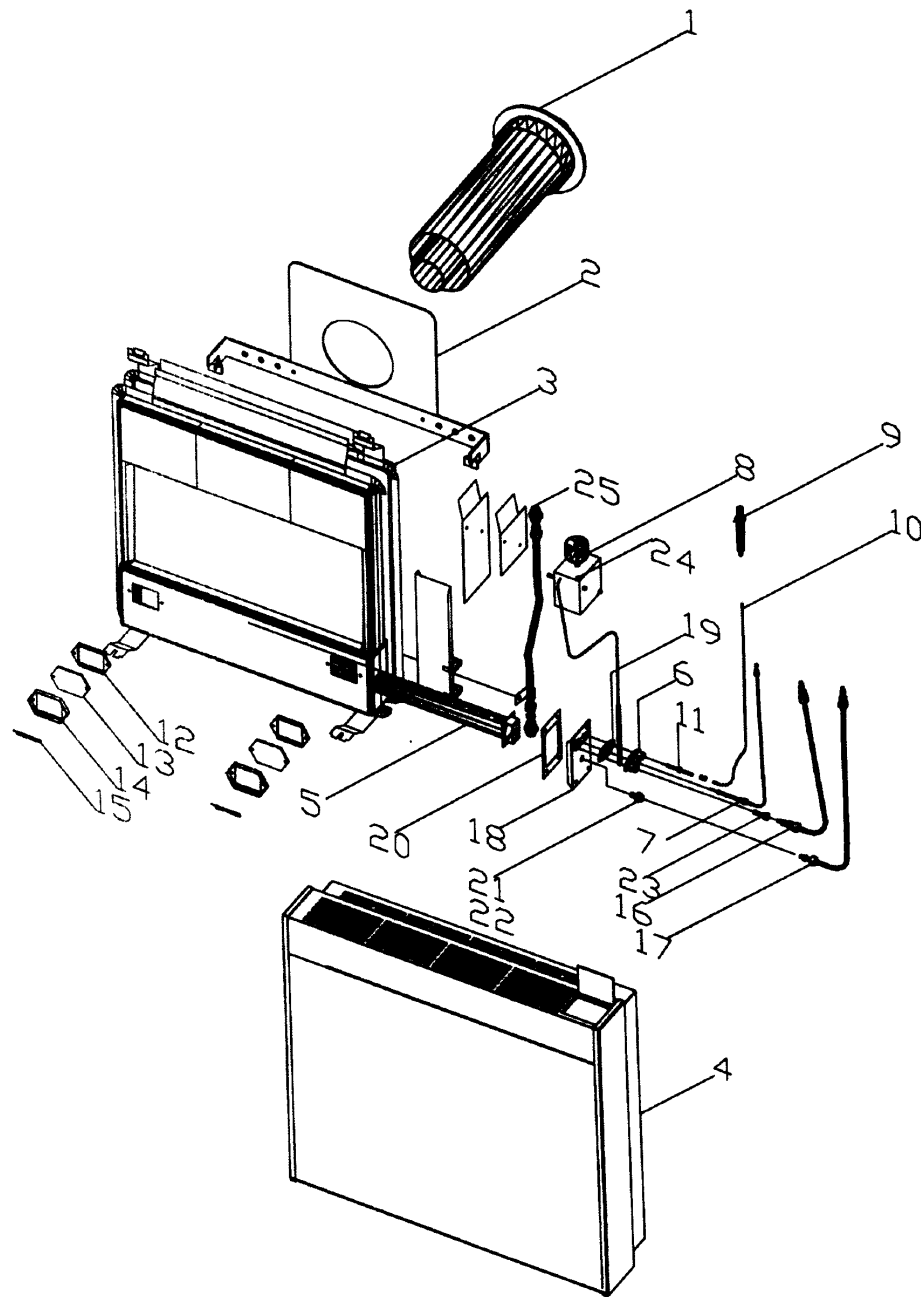

PARTS LIST

Index No.	Part Description	Part Number MV-120	Part Number MV-130	Part Number MV-145
1a	Vent Assy. (6" to 12" / 152.4 to 304.8 mm)	SD43019400	SD43018500	SD43018400
1b	Vent Assy. (12" to 18" / 305 to 460 mm)	SD430194B0	SD430185B0	SD430184B0
2	Wall Support Plate	SD44221800	SD442202B0	SD44326100
3	Combustion Chamber	SK00000047	SK00000048	SK00000049
4	Cover	SK00000050	SK00000051	SK00000052
5	Main Burner Assembly	SD44108300	SD44107500	SD43107900
6	Pilot Burner	SD44105800	SD44105800	SD44105800
7	Thermocouple	SD44305500	SD44305500	SD44305500
8a	Gas Control Natural Gas	SD44177000	SD44177000	SD44177000
8b	Gas Control LP Gas	SD44176900	SD44176900	SD44176900
9	Piezo Igniter	SD44175800	SD44175800	SD44175800
10	Piezo Wire	SD44120800	SD44120800	SD44120800
11	Pilot Igniter Electrode	SA00000263	SA00000263	SA00000263
12	Gasket for Viewing Window	SD44107002	SD44107002	SD44107002
13	Mica for Viewing Window	SD44107100	SD44107100	SD44107100
14	Frame for Viewing Window	SD44106900	SD44106900	SD44106900
15	Mirror for Viewing Window	SD44106801	SD44106801	SD44106801
16	Pilot Tubing	SK00000053	SK00000053	SK00000053
17	Main Burner Tubing	SK00000054	SK00000054	SK00000054
18	Burner Bracket	SD44106100	SD44106100	SD44106100
19	Pilot Burner Gasket	SD44158001	SD44158001	SD44158001
20	Main Burner Gasket	SD44158102	SD44158102	SD44158102
21a	Burner Orifice Natural	SD44125400	SD44125500	SD443215A0
21b	Burner Orifice LP Gas	SD44125700	SD44125200	SD443215B0
22a	Burner Orifices for 2000-4500 ft (610-1370 m) altitude Natural Gas	SD443332A0	SD443332C0	SD443215C0
22b	Burner Orifices for 2000-4500 ft (610-1370 m) altitude LP Gas	SD443332B0	SD443332D0	SD443215D0
23a	Pilot Burner Orifice Natural	SD44111300	SD44111300	SD44111300
23b	Pilot Burner Orifice LP Gas	SD44132400	SD44132400	SD44132400
24a	Minimum Rate Screw Natural	SD44131900	SD44152900	SD44152900
24b	Minimum Rate Screw LP Gas	SD44131600	SD44153000	SD44153000
25	Gas Valve Connection Kit	SK00000055	SK00000055	SK00000055

**MV-120, MV-130,
MV-145**

MV-120, MV-130,
MV-145